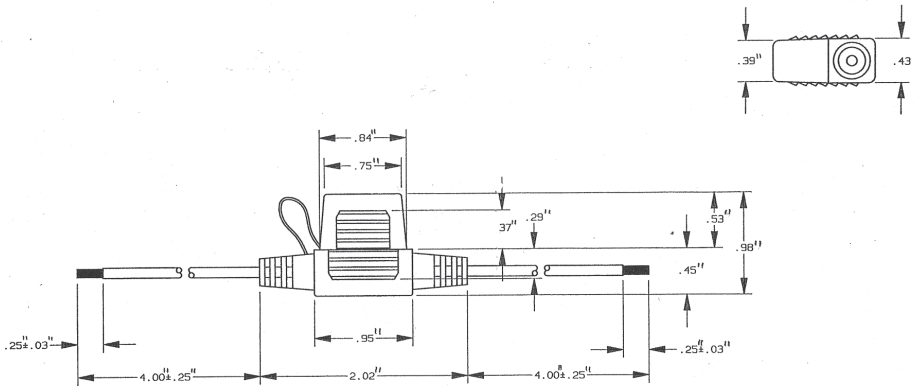

Automotive Fuse Holders AFH20, AFH30

In-line fuseholders for blade type automobile fuses. 4" stranded wire leads are stripped back 1/4".

Catalog Number	Fuse Type & Max Amp	Volts	Body Color	AWG/Color
AFH20-14	AF Fuse/20A	32V	BLACK	#14/BLACK
AFH20-14Y	AF Fuse/20A	32V	YELLOW	#14/BLACK
AFH20-16	AF Fuse/20A	32V	YELLOW	#16/BLACK
AFH20-16Y	AF Fuse/20A	32V	YELLOW	#16/BLACK

Catalog Number	Fuse Type & Max Amp	Volts	Body Color	AWG/Color
AFH30-12	AF Fuse/30A	32V	BLACK	#12/YELLOW
AFH30C	AF Fuse/30A	32V	BLACK	#12/ORANGE

Automotive Fuse Holders AF2H30, AF3H60

Catalog Number	Fuse Type & Max Amp	Volts	Body Color	AWG/Color
AF2H30C	AF Fuse/30A	32V	BLACK	#12/ORANGE

Catalog Number	Fuse Type & Max Amp	Volts	Body Color	AWG/Color
AF3H60C	AF Fuse/60A	32V	BLACK	#6/RED