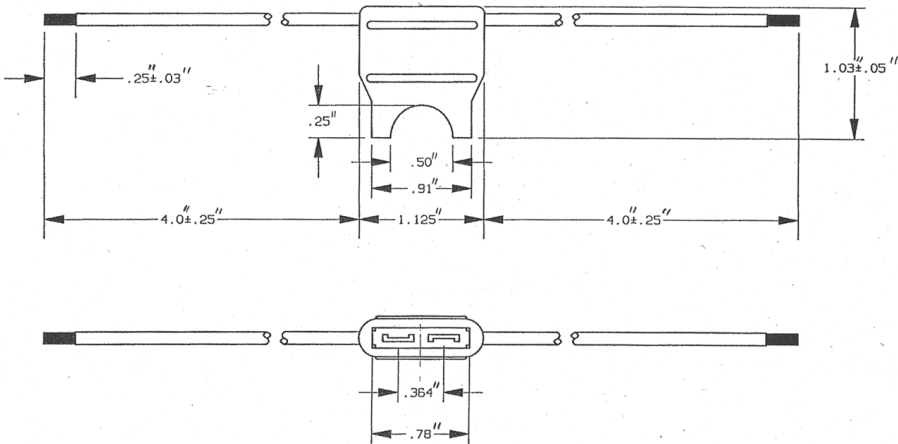

Automotive Fuse Holders AFH20, AFH30

In-line fuseholders for blade type automobile fuses. 4" stranded wire leads are stripped back 1/4".

Catalog Number	Fuse Type & Max Amp	Volts	Body Color	AWG/Color
AFH20-14	AF Fuse/20A	32V	BLACK	#14/BLACK
AFH20-14Y	AF Fuse/20A	32V	YELLOW	#14/BLACK
AFH20-16	AF Fuse/20A	32V	YELLOW	#16/BLACK
AFH20-16Y	AF Fuse/20A	32V	YELLOW	#16/BLACK

Catalog Number	Fuse Type & Max Amp	Volts	Body Color	AWG/Color
AFH30-12	AF Fuse/30A	32V	BLACK	#12/YELLOW
AFH30C	AF Fuse/30A	32V	BLACK	#12/ORANGE

Automotive Fuse Holders AF2H30, AF3H60

Catalog Number	Fuse Type & Max Amp	Volts	Body Color	AWG/Color
AF2H30C	AF Fuse/30A	32V	BLACK	#12/ORANGE

Catalog Number	Fuse Type & Max Amp	Volts	Body Color	AWG/Color
AF3H60C	AF Fuse/60A	32V	BLACK	#6/RED