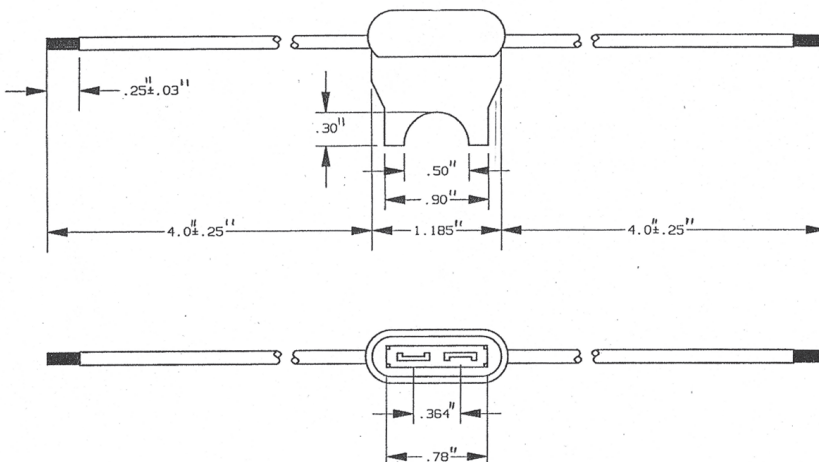

Automotive Fuse Holders AFH20, AFH30

In-line fuseholders for blade type automobile fuses. 4" stranded wire leads are stripped back 1/4".

Catalog Number	Fuse Type & Max Amp	Volts	Body Color	AWG/Color
AFH20-14	AF Fuse/20A	32V	BLACK	#14/BLACK
AFH20-14Y	AF Fuse/20A	32V	YELLOW	#14/BLACK
AFH20-16	AF Fuse/20A	32V	YELLOW	#16/BLACK
AFH20-16Y	AF Fuse/20A	32V	YELLOW	#16/BLACK

Catalog Number	Fuse Type & Max Amp	Volts	Body Color	AWG/Color
AFH30-12	AF Fuse/30A	32V	BLACK	#12/YELLOW
AFH30C	AF Fuse/30A	32V	BLACK	#12/ORANGE

Automotive Fuse Holders AF2H30, AF3H60

Catalog Number	Fuse Type & Max Amp	Volts	Body Color	AWG/Color
AF2H30C	AF Fuse/30A	32V	BLACK	#12/ORANGE

Catalog Number	Fuse Type & Max Amp	Volts	Body Color	AWG/Color
AF3H60C	AF Fuse/60A	32V	BLACK	#6/RED