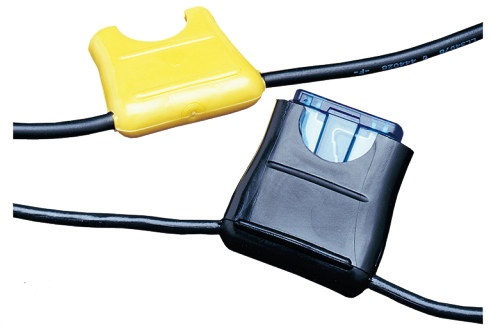

Automotive Fuse Holders AFH20, AFH30

In-line fuseholders for blade type automobile fuses. 4" stranded wire leads are stripped back 1/4".

Catalog Number	Fuse Type & Max Amp	Volts	Body Color	AWG/Color
AFH20-14	AF Fuse/20A	32V	BLACK	#14/BLACK
AFH20-14Y	AF Fuse/20A	32V	YELLOW	#14/BLACK
AFH20-16	AF Fuse/20A	32V	YELLOW	#16/BLACK
AFH20-16Y	AF Fuse/20A	32V	YELLOW	#16/BLACK

Catalog Number	Fuse Type & Max Amp	Volts	Body Color	AWG/Color
AFH30-12	AF Fuse/30A	32V	BLACK	#12/YELLOW
AFH30C	AF Fuse/30A	32V	BLACK	#12/ORANGE

Automotive Fuse Holders AF2H30, AF3H60

Catalog Number	Fuse Type & Max Amp	Volts	Body Color	AWG/Color
AF2H30C	AF Fuse/30A	32V	BLACK	#12/ORANGE

Catalog Number	Fuse Type & Max Amp	Volts	Body Color	AWG/Color
AF3H60C	AF Fuse/60A	32V	BLACK	#6/RED