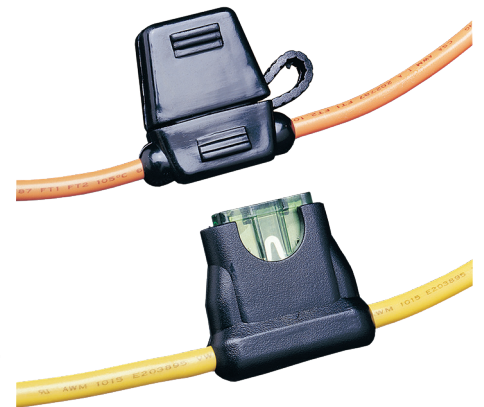

Automotive Fuse Holders AFH20, AFH30

In-line fuseholders for blade type automobile fuses. 4" stranded wire leads are stripped back 1/4".

Catalog Number	Fuse Type & Max Amp	Volts	Body Color	AWG/Color
AFH20-14	AF Fuse/20A	32V	BLACK	#14/BLACK
AFH20-14Y	AF Fuse/20A	32V	YELLOW	#14/BLACK
AFH20-16	AF Fuse/20A	32V	YELLOW	#16/BLACK
AFH20-16Y	AF Fuse/20A	32V	YELLOW	#16/BLACK

Catalog Number	Fuse Type & Max Amp	Volts	Body Color	AWG/Color
AFH30-12	AF Fuse/30A	32V	BLACK	#12/YELLOW
AFH30C	AF Fuse/30A	32V	BLACK	#12/ORANGE

Automotive Fuse Holders AF2H30, AF3H60

Catalog Number	Fuse Type & Max Amp	Volts	Body Color	AWG/Color
AF2H30C	AF Fuse/30A	32V	BLACK	#12/ORANGE

Catalog Number	Fuse Type & Max Amp	Volts	Body Color	AWG/Color
AF3H60C	AF Fuse/60A	32V	BLACK	#6/RED