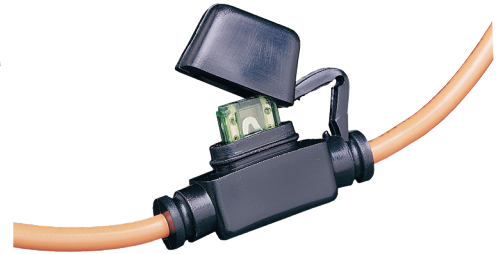

Automotive Fuse Holders AFH20, AFH30

In-line fuseholders for blade type automobile fuses. 4" stranded wire leads are stripped back 1/4".

Catalog Number	Fuse Type & Max Amp	Volts	Body Color	AWG/Color
AFH20-14	AF Fuse/20A	32V	BLACK	#14/BLACK
AFH20-14Y	AF Fuse/20A	32V	YELLOW	#14/BLACK
AFH20-16	AF Fuse/20A	32V	YELLOW	#16/BLACK
AFH20-16Y	AF Fuse/20A	32V	YELLOW	#16/BLACK

Catalog Number	Fuse Type & Max Amp	Volts	Body Color	AWG/Color
AFH30-12	AF Fuse/30A	32V	BLACK	#12/YELLOW
AFH30C	AF Fuse/30A	32V	BLACK	#12/ORANGE

Automotive Fuse Holders AF2H30, AF3H60

Catalog Number	Fuse Type & Max Amp	Volts	Body Color	AWG/Color
AF2H30C	AF Fuse/30A	32V	BLACK	#12/ORANGE

Catalog Number	Fuse Type & Max Amp	Volts	Body Color	AWG/Color
AF3H60C	AF Fuse/60A	32V	BLACK	#6/RED